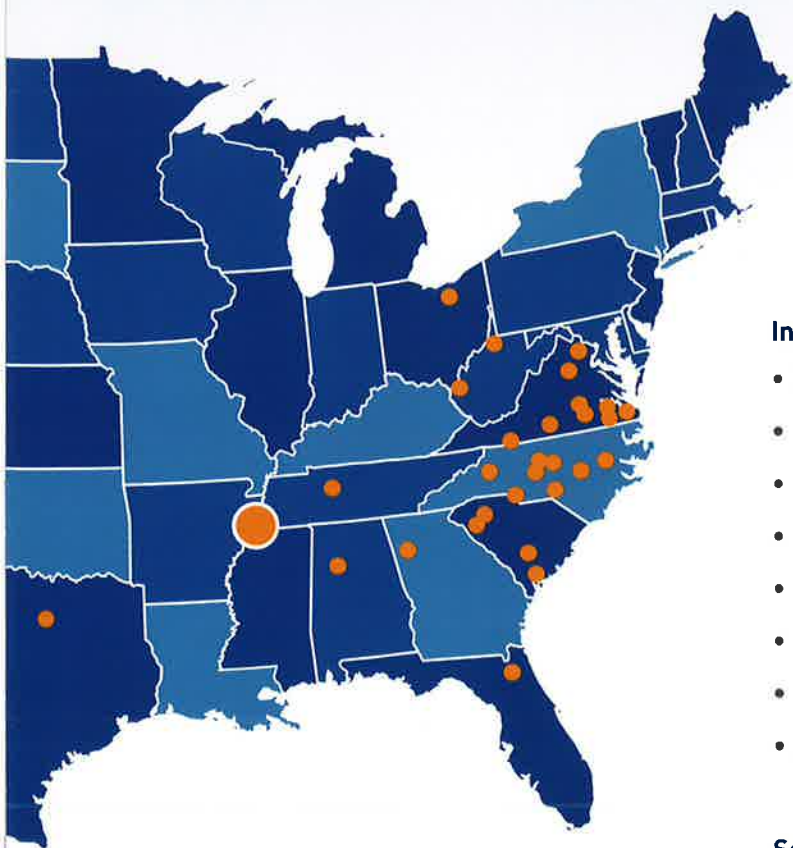

Throughout our 80 year history, Dixon Hughes Goodman has served as a trusted advisory and accounting firm to clients throughout the Southern U.S.

As one of the oldest and most respected CPA firms in Memphis, we combine national-caliber resources with a personal relationship that only a local firm can provide.

Industries

- Construction & Real Estate
- Dealerships
- Financial Institutions
- Government Contracting
- Healthcare
- Insurance
- Manufacturing & Distribution
- Not-for-Profit/Government

Services

- Assurance
- Forensic & Litigation Support
- Income Tax
- Internal Audit
- IT Advisory
- Transaction Advisory

Partners

- David B. Baggett
- Gregory M. Bostian
- P. Anthony Clark
- Robert C. Davis
- Buddy Dearman
- William M. Hope
- Paul R. Hopkins
- Kenneth L. Johnson
- Jorg Kaltwasser
- Jeffrey A. Kitterman
- John A. May
- Mark H. Nicolas

dhgllp.com

999 South Shady Grove
Suite 400
Memphis, TN 38120

901.761.3000

dhgmemphis@dhgllp.com